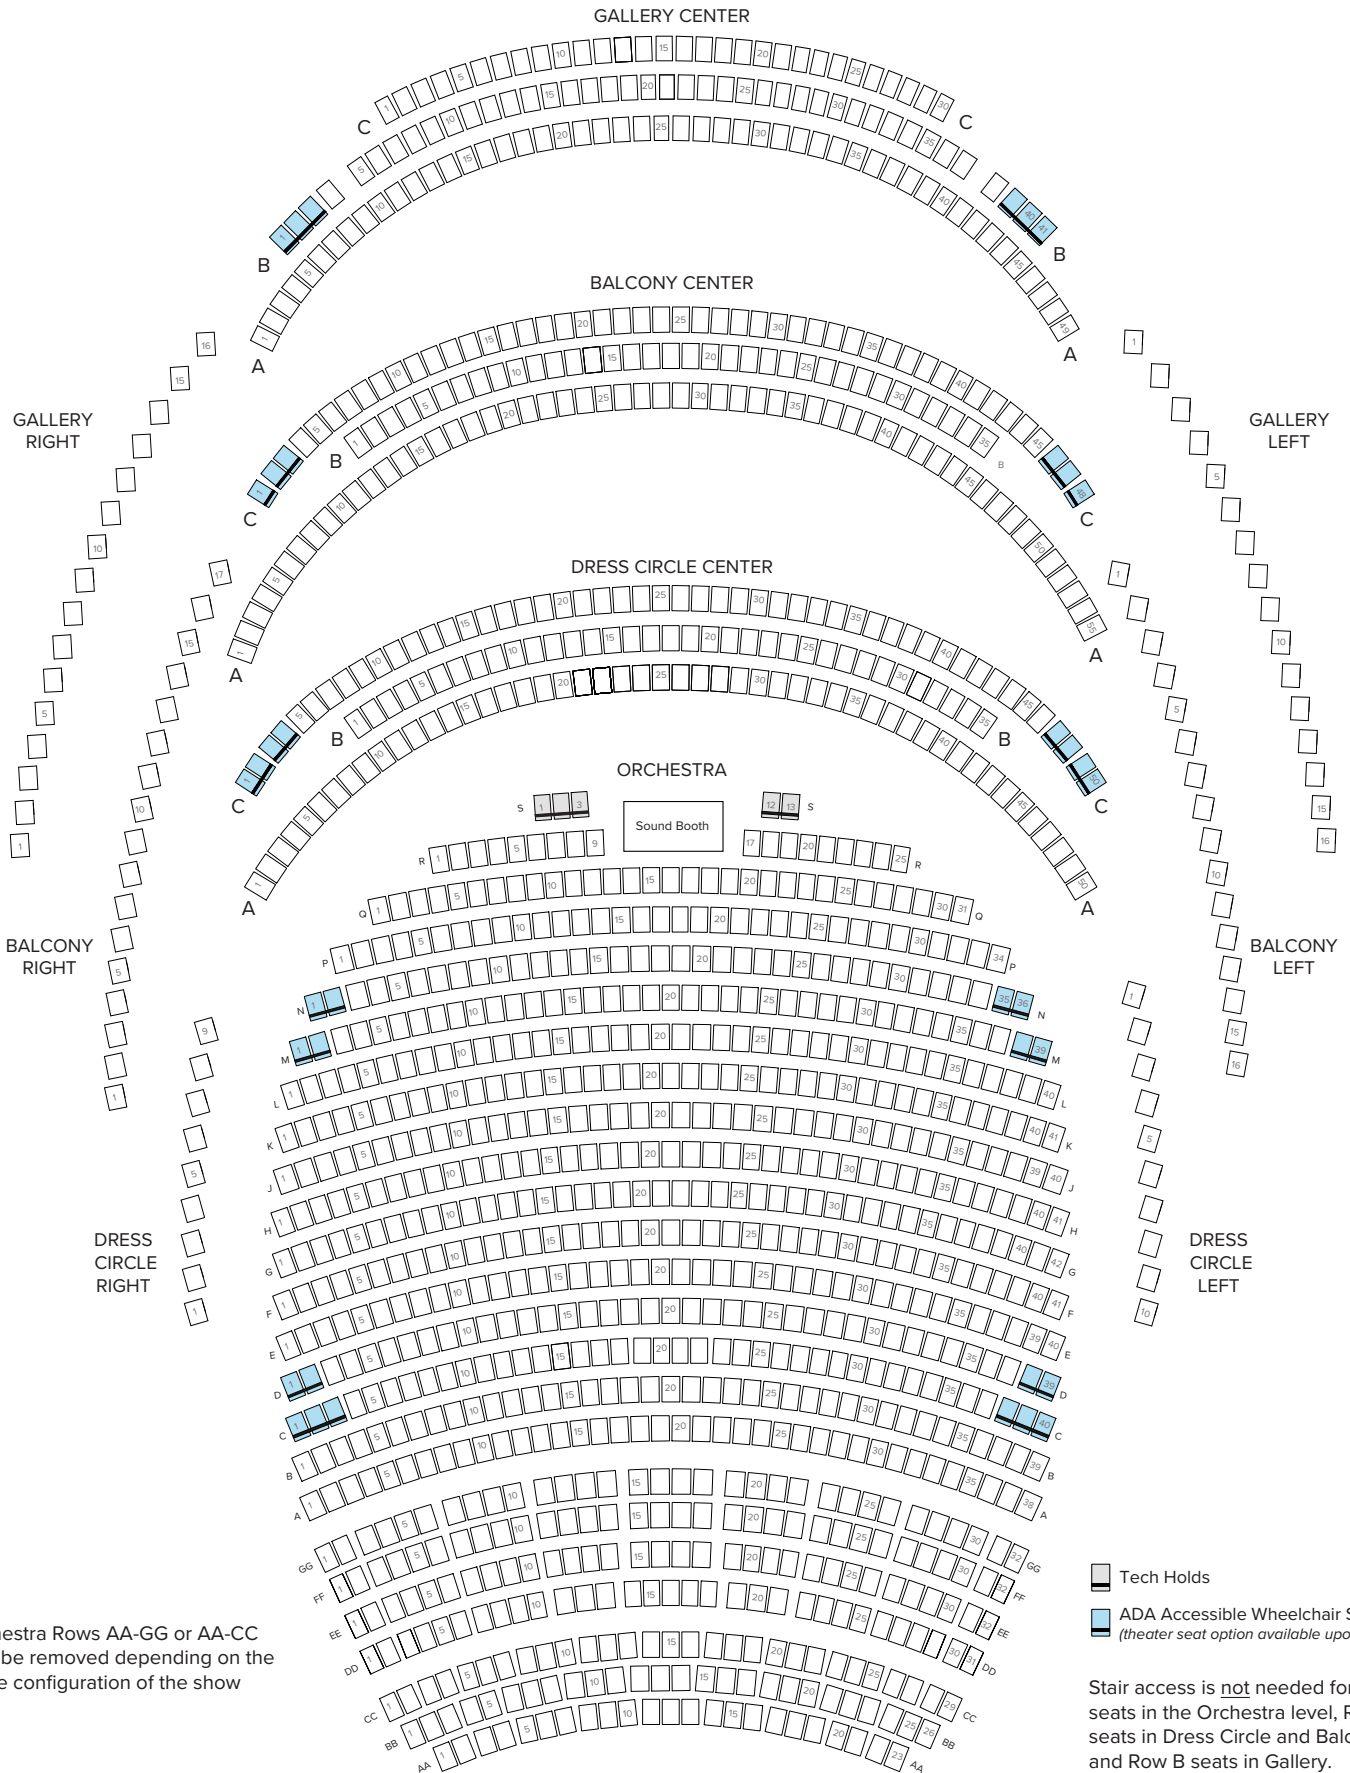

# HAROLD MIOSSI HALL

PERFORMING ARTS CENTER SAN LUIS OBISPO

Orchestra Rows AA-GG or AA-CC may be removed depending on the stage configuration of the show

-  Tech Holds
-  ADA Accessible Wheelchair Seating  
(theater seat option available upon request)

Stair access is **not** needed for all seats in the Orchestra level, Row C seats in Dress Circle and Balcony, and Row B seats in Gallery.